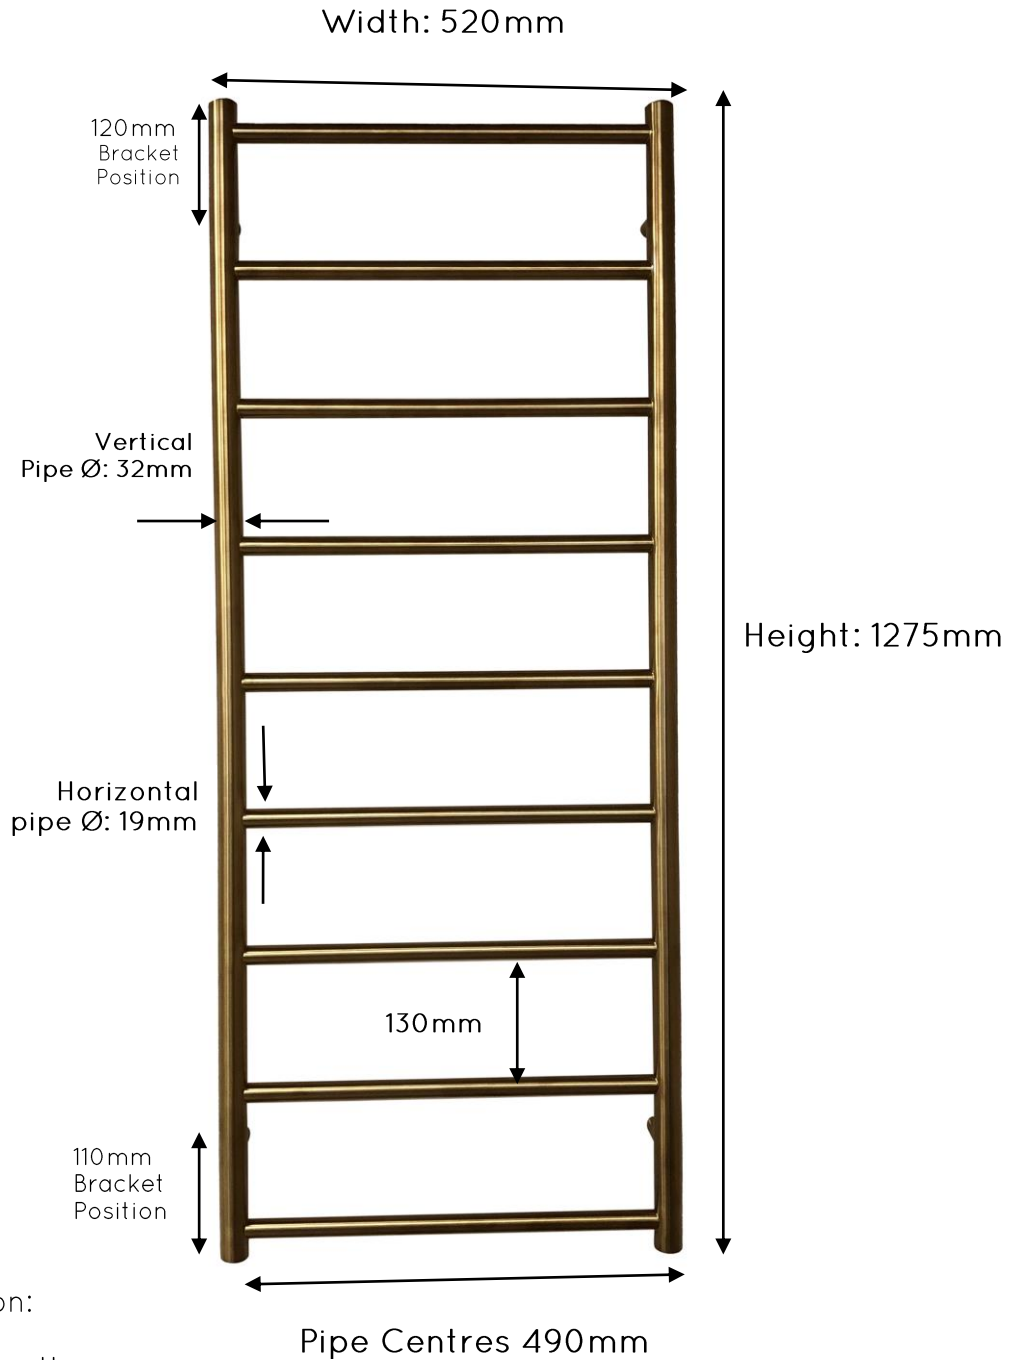

JIS EUROPE
100% STAINLESS STEEL
— EST 1997 —

HEATED TOWEL RAILS

Petworth 1275mm x 520mm

Overall Projection:
117mm*
Pipe Centres from the
Wall: 102mm
*This rail comes with
adjustable brackets,
projection and pipe
centres from wall can be
reduced by up to 25mm.