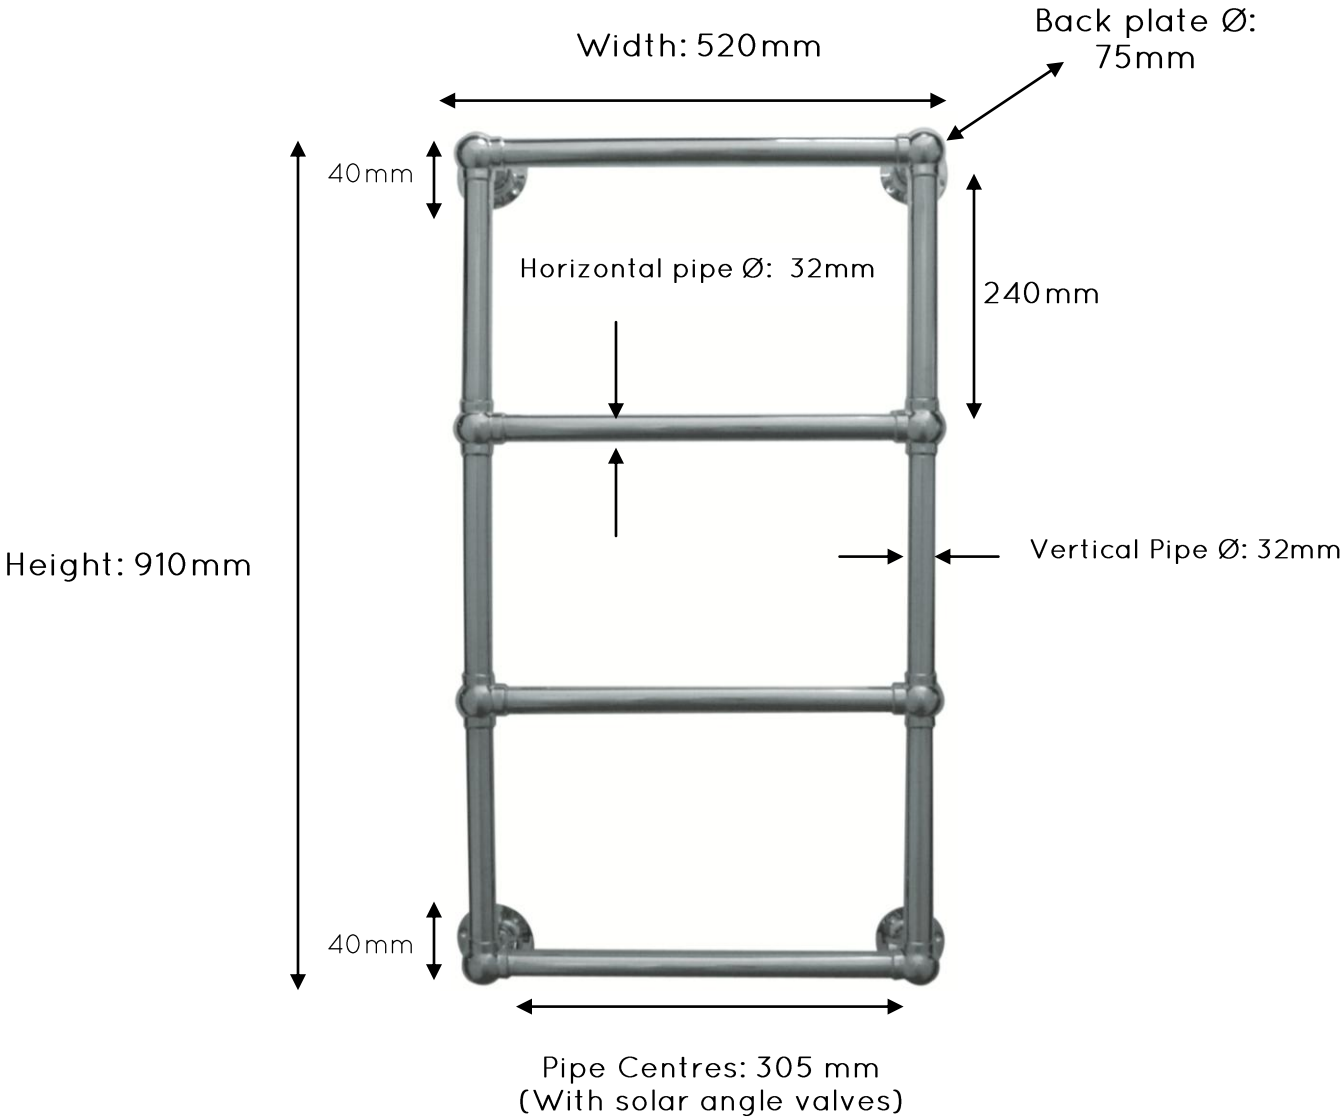

JIS EUROPE  
100% STAINLESS STEEL  
— EST 1997 —

HEATED TOWEL RAILS

Fletching 910mm x 520mm

Overall Projection: 150mm  
Pipe Centres from the Wall: 50mm