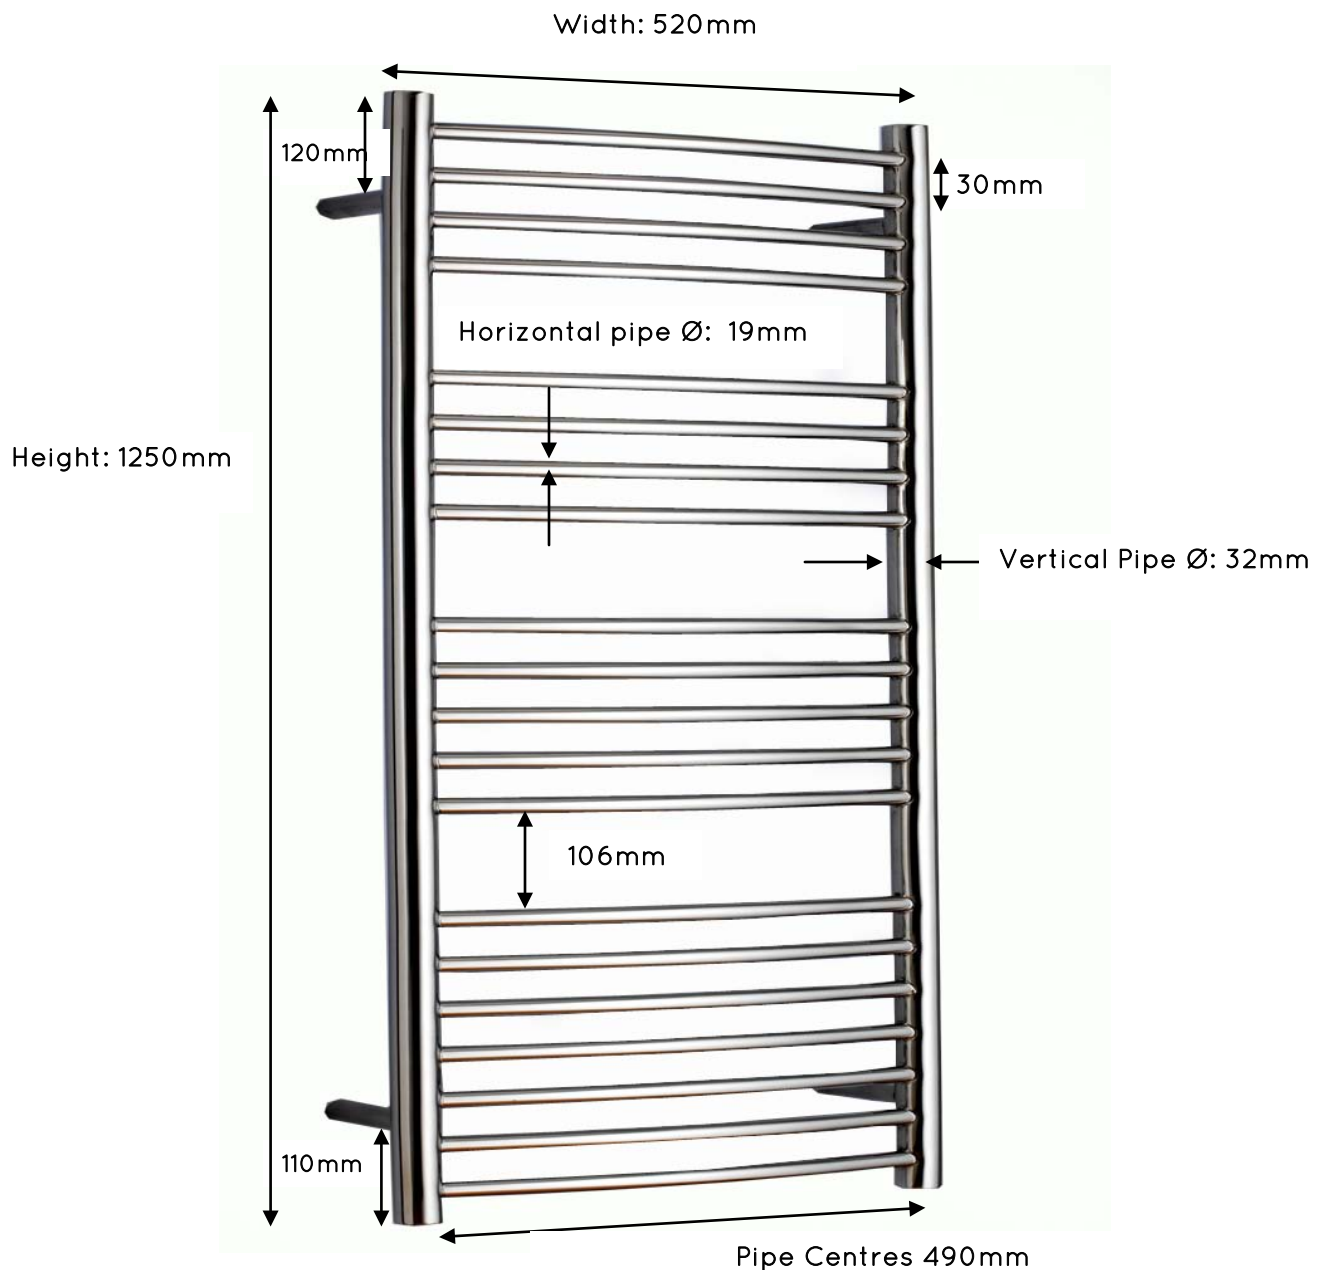

JIS EUROPE  
100% STAINLESS STEEL

EST 1997

HEATED TOWEL RAILS

## Adur 1250mm x 520mm Curved Front

Overall Projection: 165mm\*

Pipe Centres from the Wall: 102mm\*

\*When using short brackets, projection and pipe centres from wall will be reduced by 25mm.