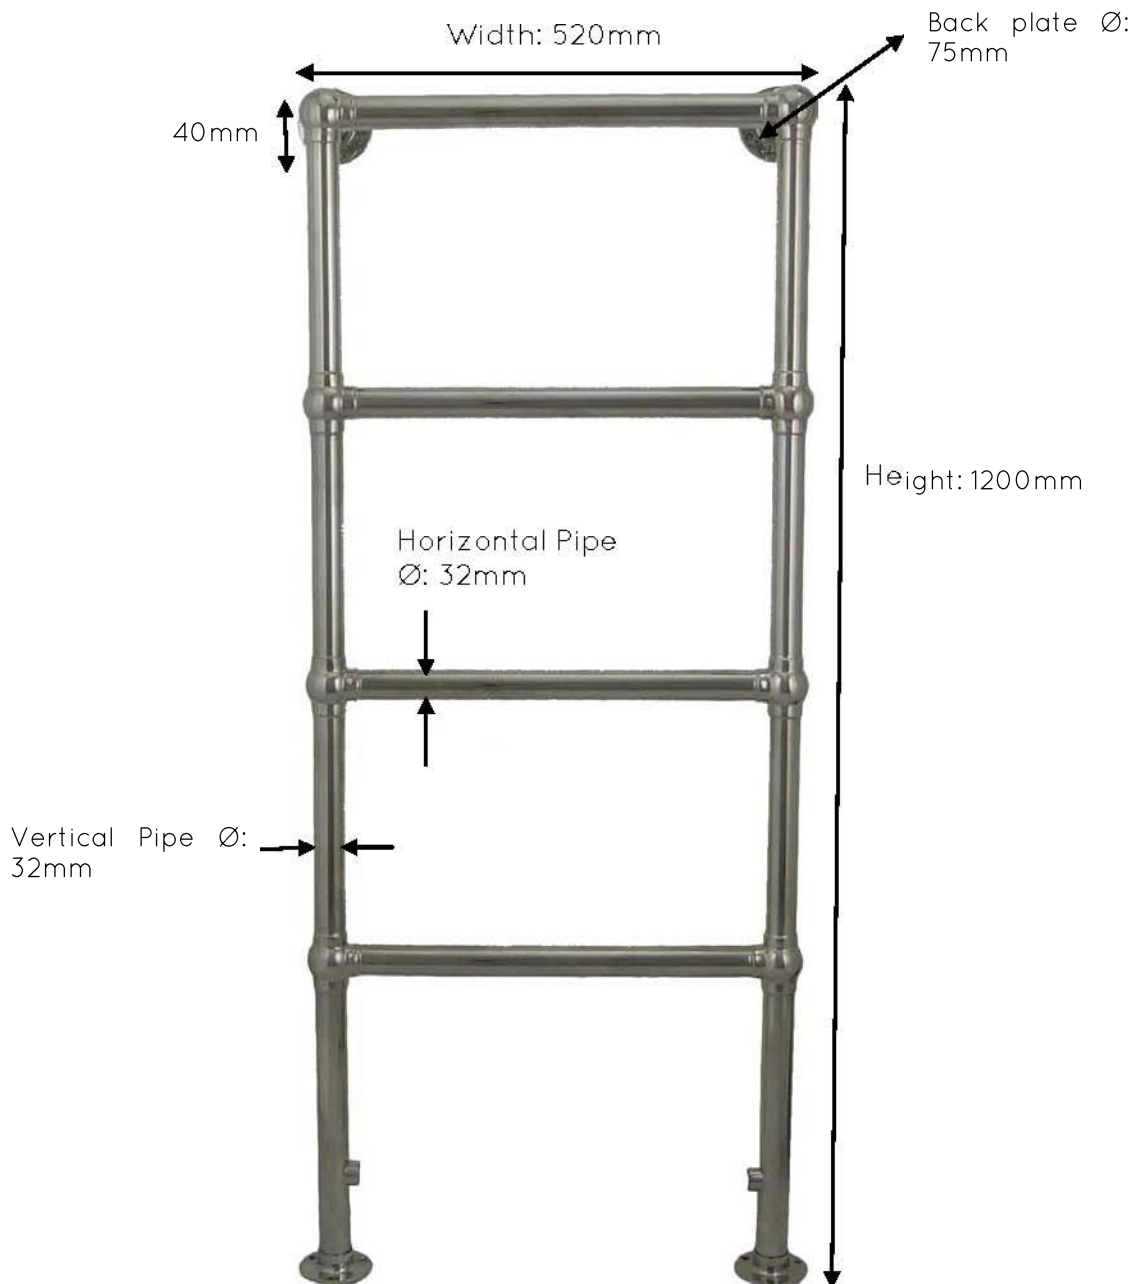

JIS EUROPE
100% STAINLESS STEEL
— EST 1997 —

HEATED TOWEL RAILS

Fletching Floor to Wall
1200mm x 520mm

Overall Projection: 150mm
Pipe Centres from the Wall: 120mm
Pipe centres from floor: 100 mm