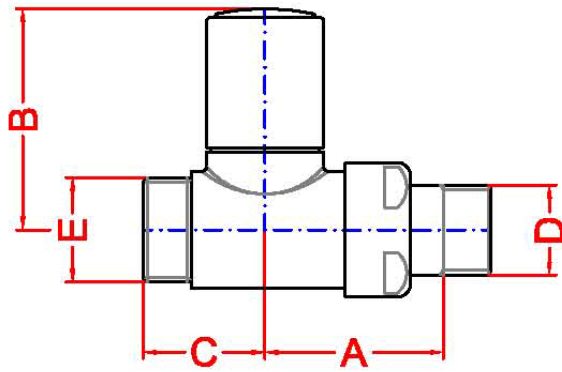

JIS EUROPE
100% STAINLESS STEEL

— EST 1997 —

HEATED TOWEL RAILS

Straight Solar Valves

TAP

D	E	A	B	C
½"	24-19mm	40mm	51mm	38mm

LOCKSHIELD

D	E	A	B	C
½"	24-19mm	40mm	32mm	38mm