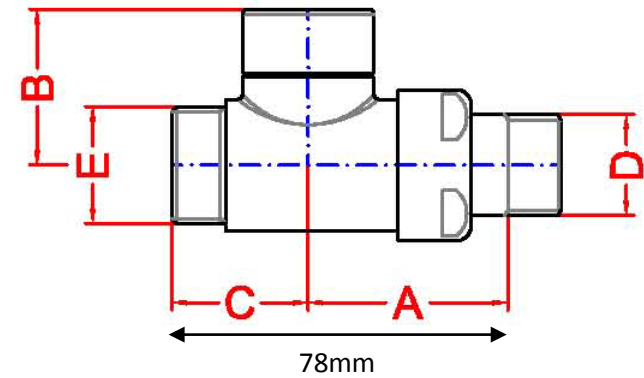

JIS EUROPE
100% STAINLESS STEEL

— EST 1997 —

HEATED TOWEL RAILS

Straight Solar Valves

TAP

D	E	A	B	C
½"	24-19mm	40mm	51mm	38mm

LOCKSHIELD

D	E	A	B	C
½"	24-19mm	40mm	32mm	38mm