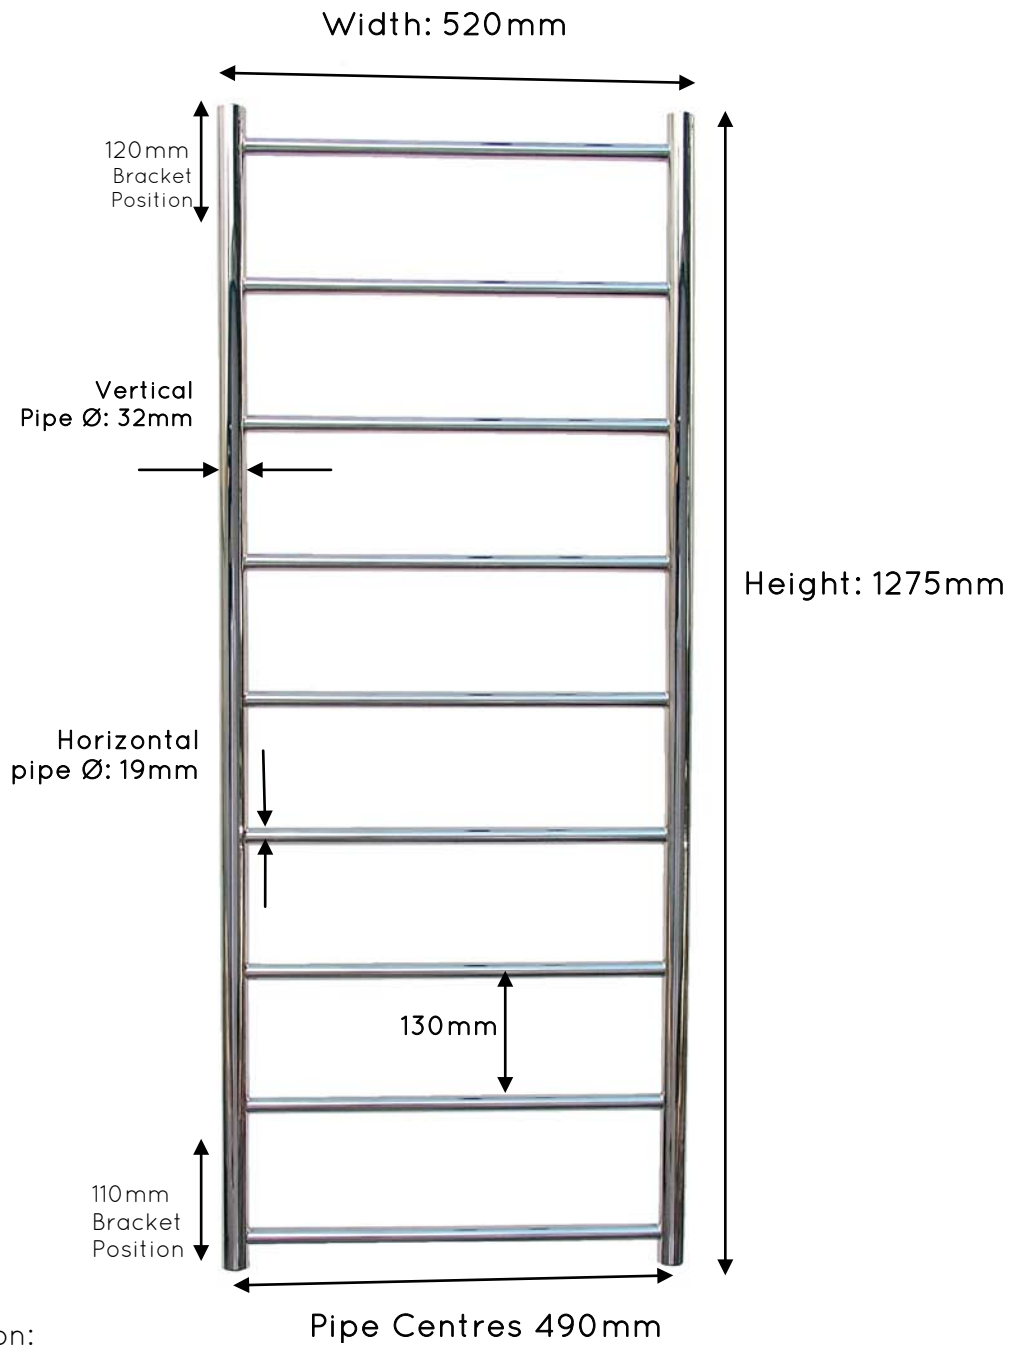

JIS EUROPE
100% STAINLESS STEEL
— EST 1997 —

HEATED TOWEL RAILS

Lindfield 1275mm x 520mm

Overall Projection:
117mm*

Pipe Centres from the
Wall: 102mm

*When using short
brackets, projection and
pipe centres from wall will
be reduced by 25mm.