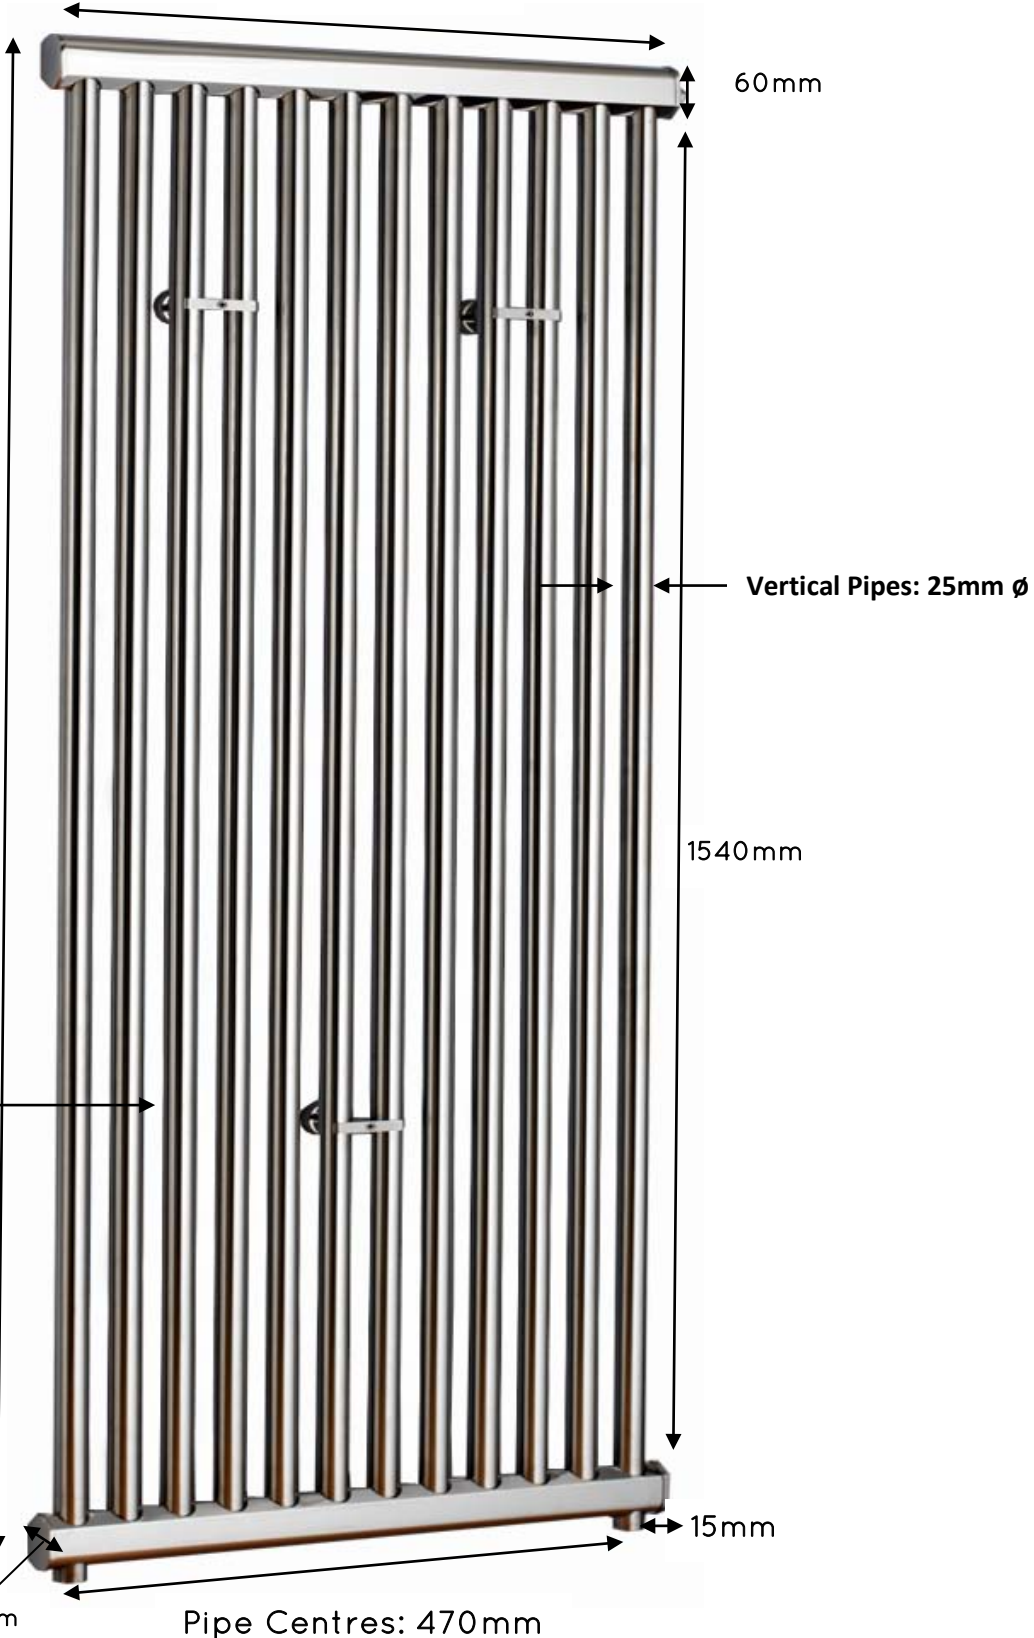

JIS EUROPE
100% STAINLESS STEEL
— EST 1997 —

HEATED TOWEL RAILS

Hove 1660mm x 530mm

Width: 530mm

Height: 1660mm

Overall Projection:
75mm
Pipe Centres from
the Wall: 55m