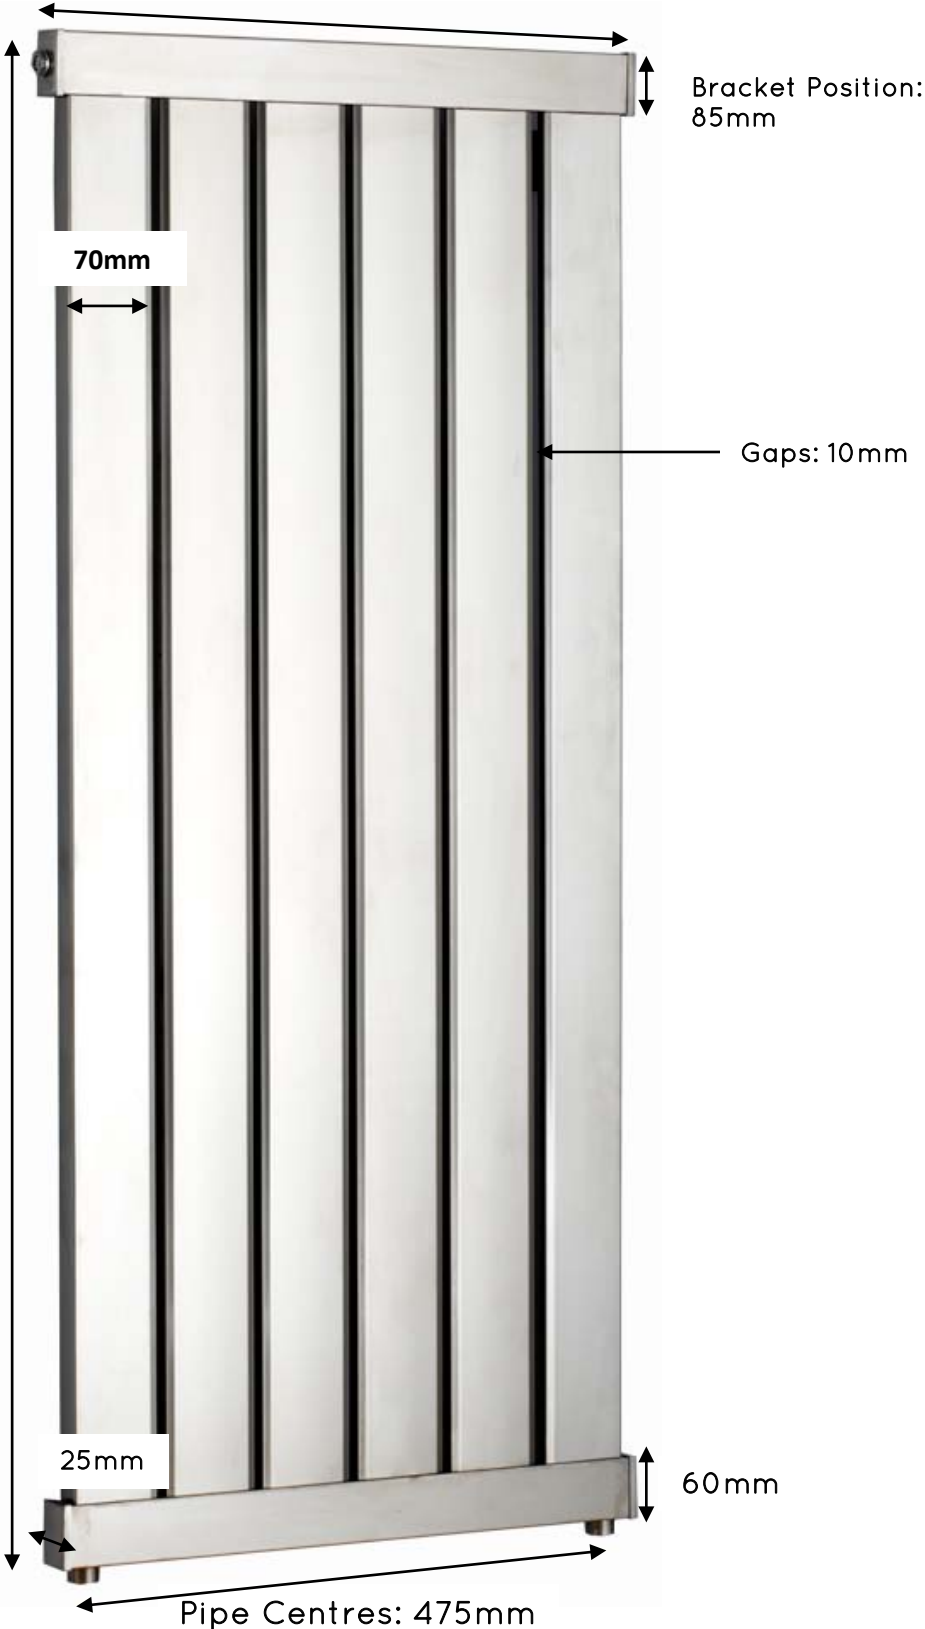

JIS EUROPE
100% STAINLESS STEEL
— EST 1997 —

HEATED TOWEL RAILS

Arun 1460mm x 535mm

Width: 535mm

Height: 1460mm

Bracket Position:
85mm

70mm

Gaps: 10mm

25mm

60mm

Pipe Centres: 475mm

Overall Projection:
80mm
Pipe Centres from the
Wall: 65mm