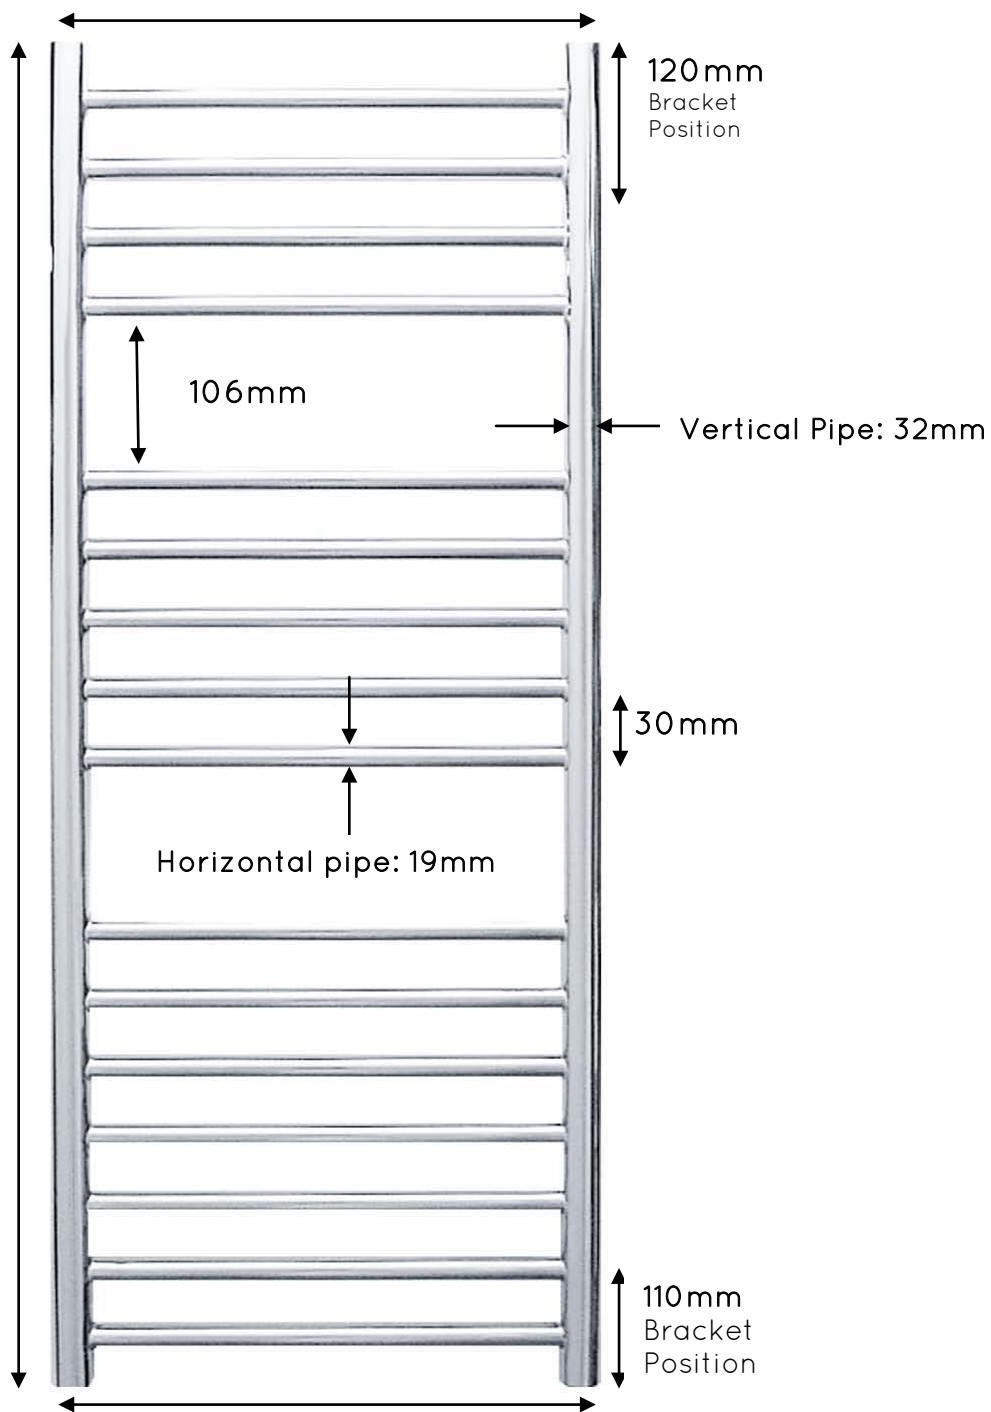

JIS EUROPE
100% STAINLESS STEEL

EST 1997

HEATED TOWEL RAILS

Steyrning 1000mm x 400mm

Width: 400mm

Height: 1000mm

Overall Projection:
117mm*
Pipe Centres from
the Wall: 102mm
*When using short
brackets, projection
and pipe centres from
wall will be reduced by
25mm.