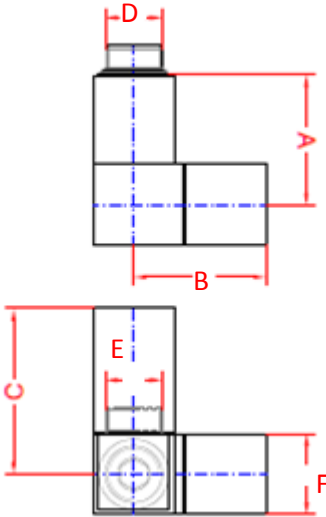

JIS EUROPE

100% STAINLESS STEEL

EST 1997
HEATED TOWEL RAILS

Square Streamline TRV

LOCKSHIELD

D	A	B	C	E	F
1/2"	48	49	61.5	1/2"	30

TRV SIDE

D	A	B	C	E	F
1/2"	48	100	65	1/2"	30