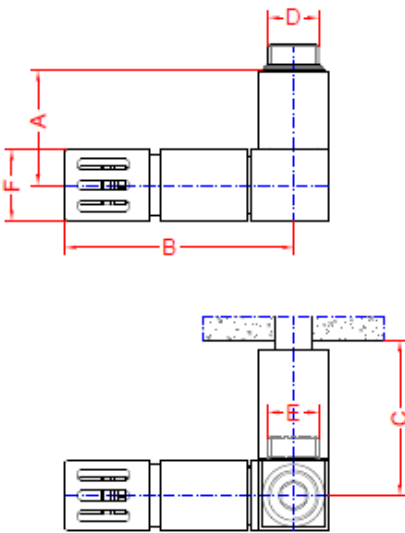

JIS EUROPE

100% STAINLESS STEEL

EST 1997
HEATED TOWEL RAILS

Square Streamline TRV

LOCKSHIELD

D	A	B	C	E	F
1/2"	48	49	61.5	1/2"	30

TRV SIDE

D	A	B	C	E	F
1/2"	48	100	65	1/2"	30