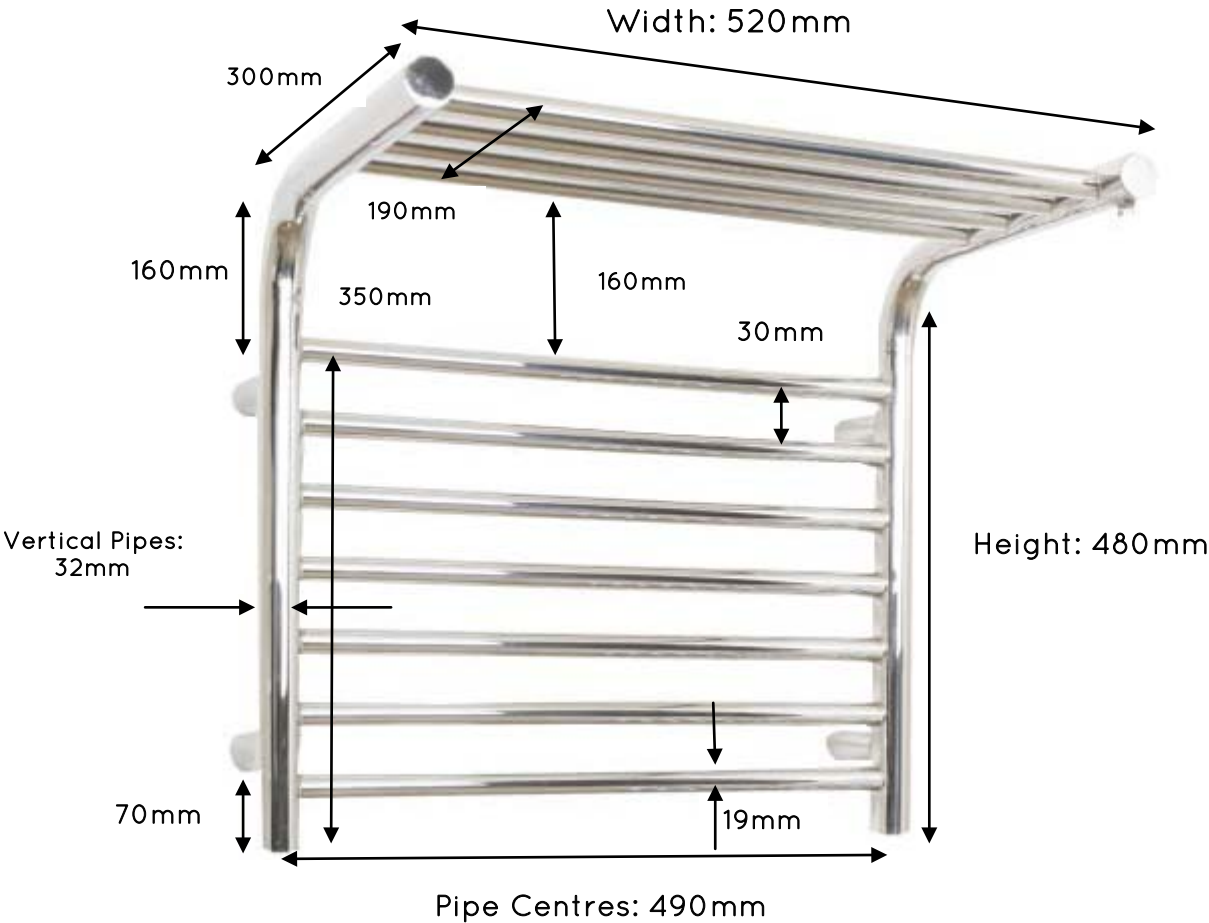

JIS EUROPE
100% STAINLESS STEEL
— EST 1997 —

HEATED TOWEL RAILS

Newhaven 480mm x 520mm

Overall Projection: 360mm*(with short brackets)
Pipe Centres from the Wall: 77mm