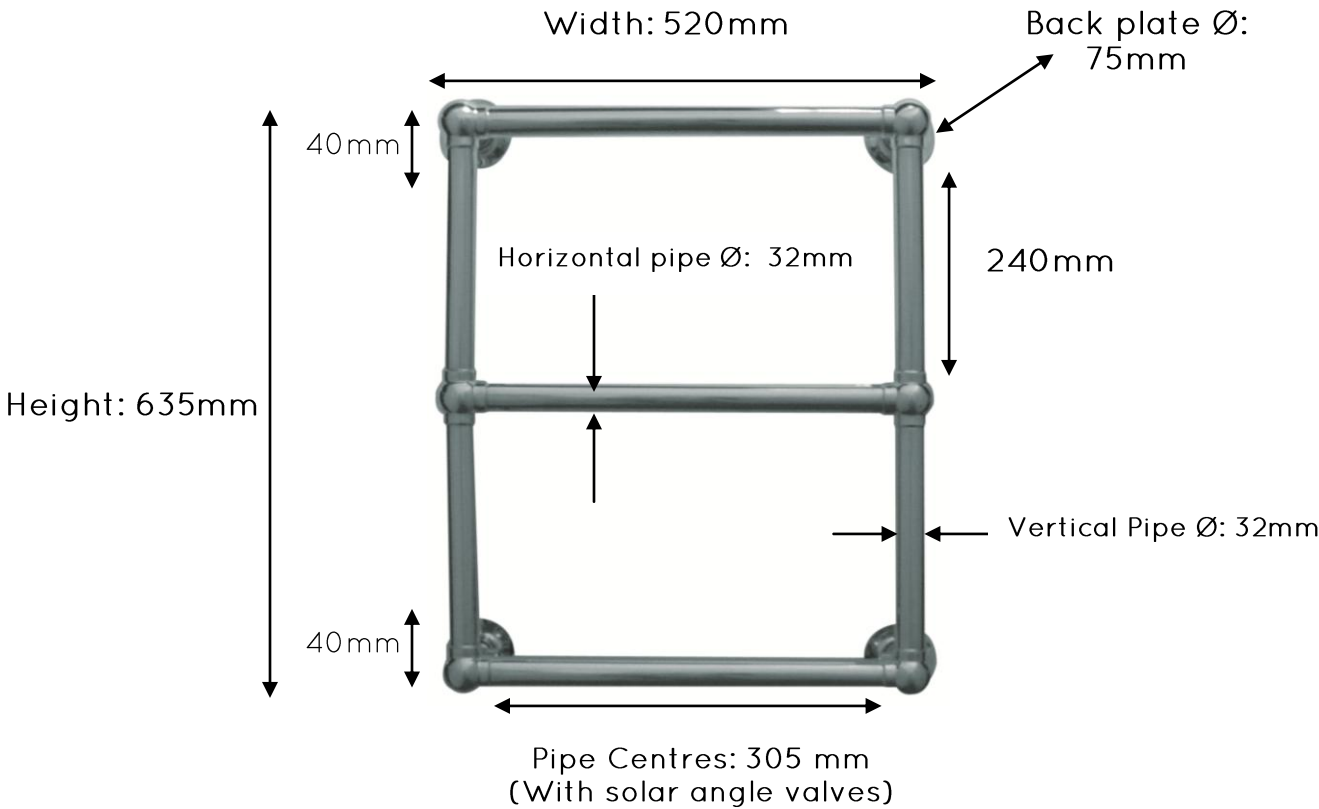

JIS EUROPE
100% STAINLESS STEEL
— EST 1997 —

HEATED TOWEL RAILS

Fletching 635mm x 520mm

Overall Projection: 150mm
Pipe Centres from the Wall: 50mm