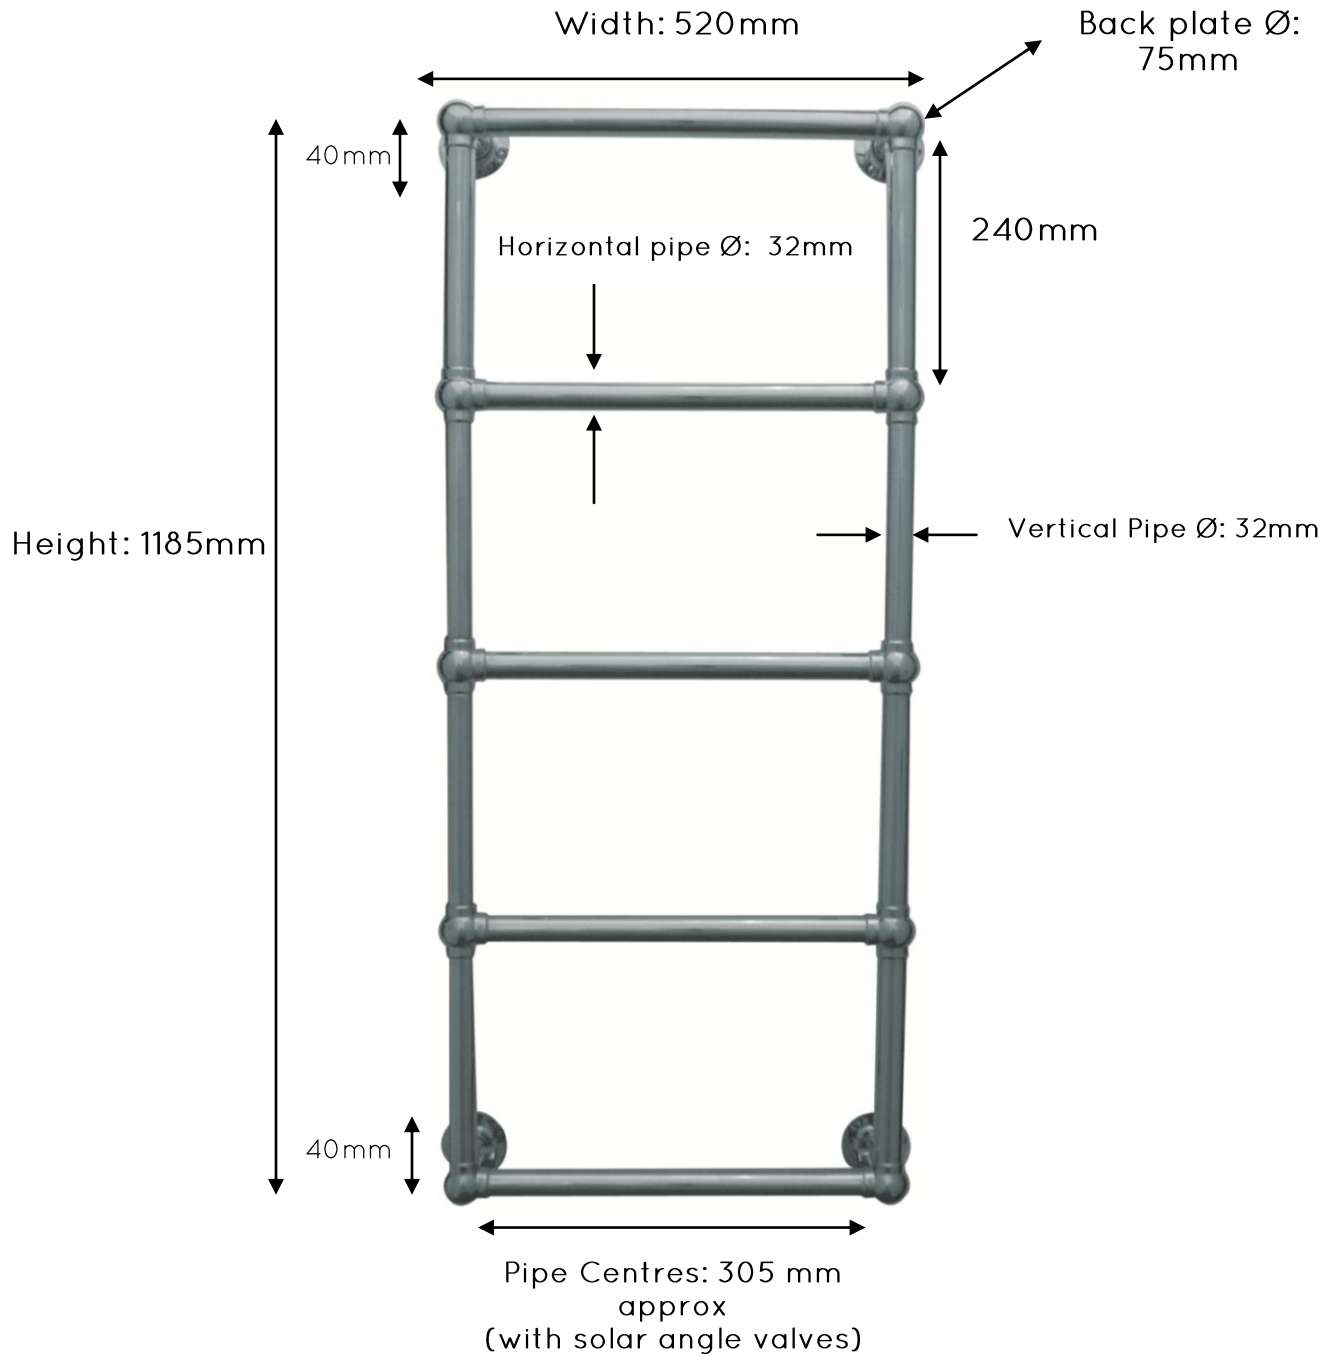

JIS EUROPE  
100% STAINLESS STEEL  
— EST 1997 —

HEATED TOWEL RAILS

Fletching 1185mm x 520mm

Overall Projection: 150mm  
Pipe Centres from the Wall: 50mm