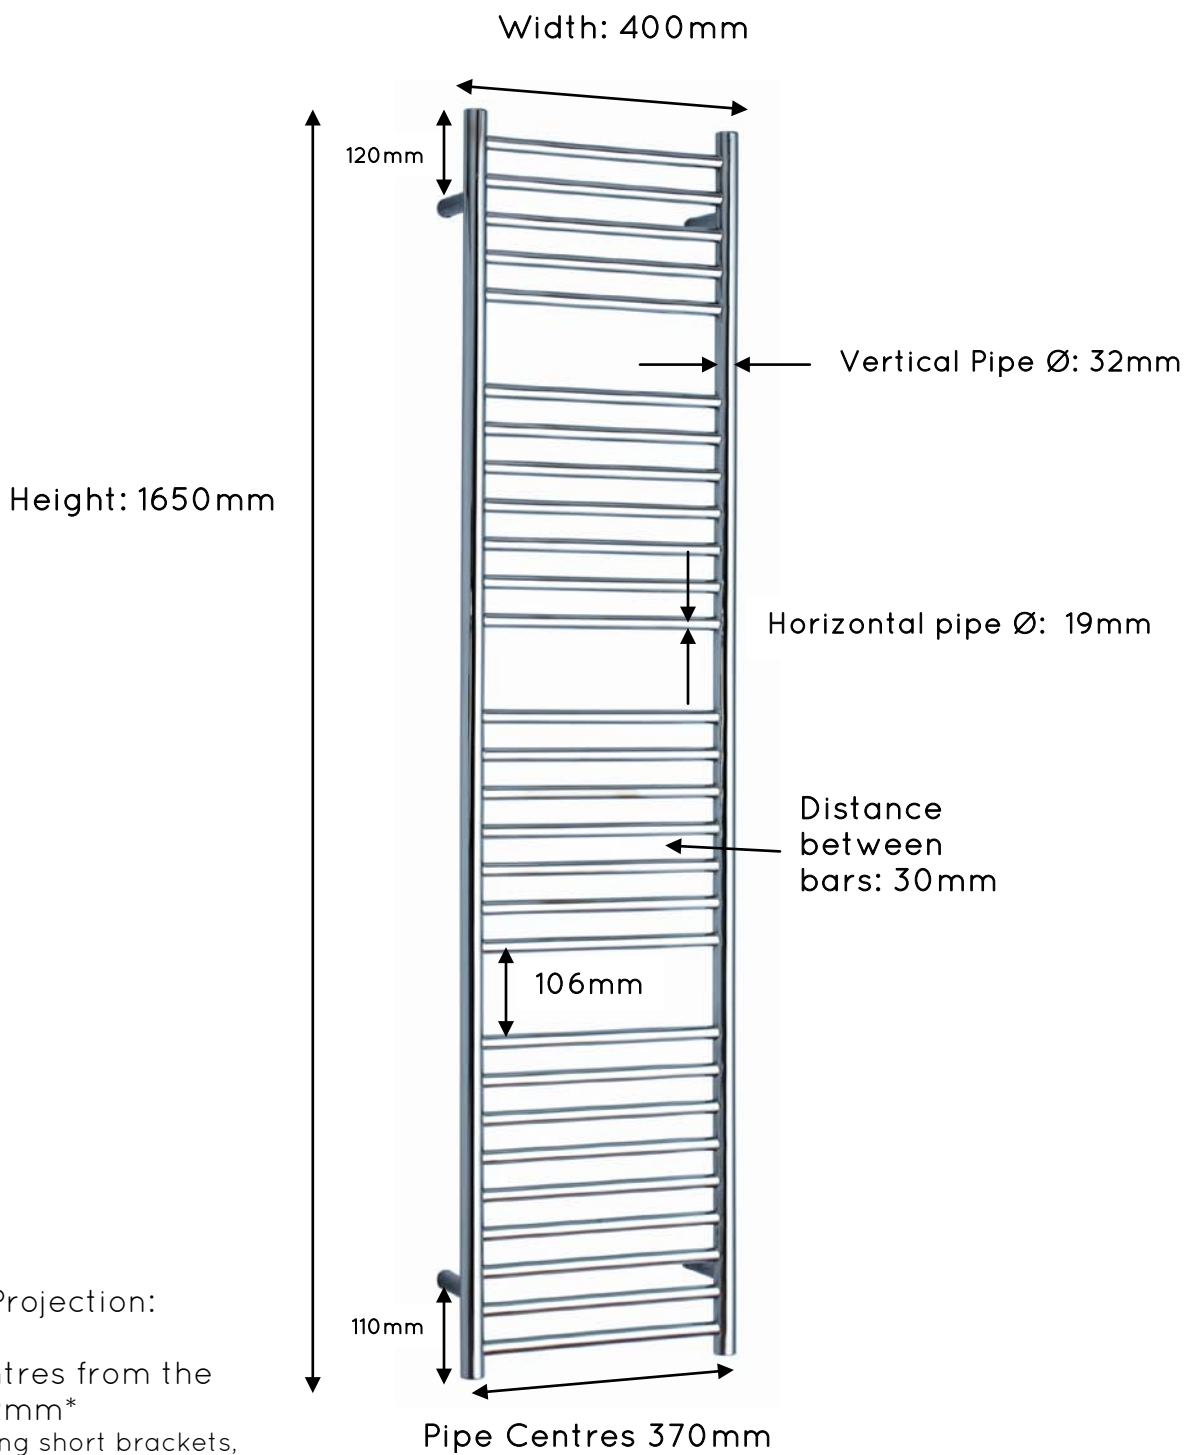

JIS EUROPE  
100% STAINLESS STEEL

EST 1997

HEATED TOWEL RAILS

Beacon 1650mm x 400mm

Overall Projection:  
117mm\*

Pipe Centres from the  
Wall: 102mm\*

\*When using short brackets,  
projection and pipe centres  
from wall will be reduced by  
25mm.