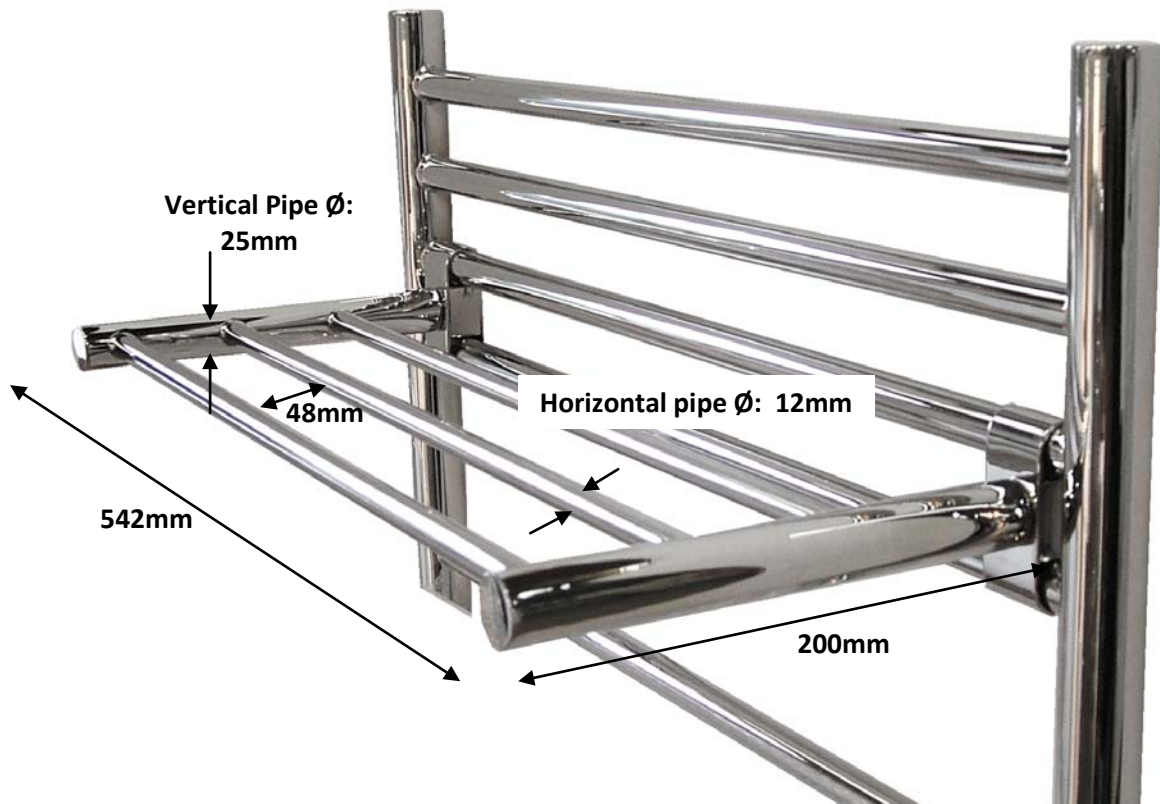

JIS EUROPE
100% STAINLESS STEEL
— EST 1997 —

HEATED TOWEL RAILS

Additional Towel Hanger Accessory 620

100% Stainless Steel, can be retro fitted to the following JIS towel rails: Ouse 620, Ashdown 620, Steyning 620, Beacon 620.
Projection: 200mm